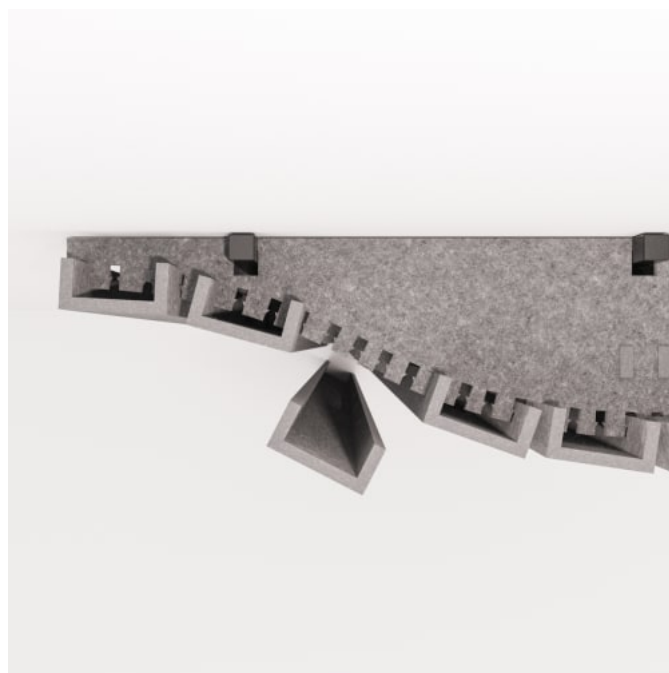

# CURVED STICKS

Acoustic Sticks

Curved Sticks Narrow Ceiling Detail

Curved Sticks Wide Ceiling Detail

Curved Sticks Narrow Hanging Detail

Curved Sticks Wide Hanging Detail

# CURVED STICKS

Acoustic Sticks

---

Curved Sticks Narrow Comb Detail

Curved Sticks Wide Comb Detail

## Description

Introduce a captivating dimension to flat surfaces with Zintra curved stick, a feat typically challenging and costly to achieve.

When combined Zintra curved sticks, the Aluminium tube and our unique curved installation rib allow you to use a single set of sticks to create a simple curve, or, if you want your project to make waves, combine multiple sets and design a dramatic ceiling or wall swell.