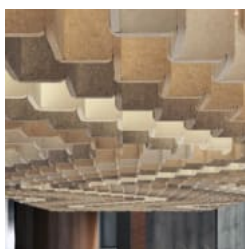

Mesh Baffles
Herringbone
Detail