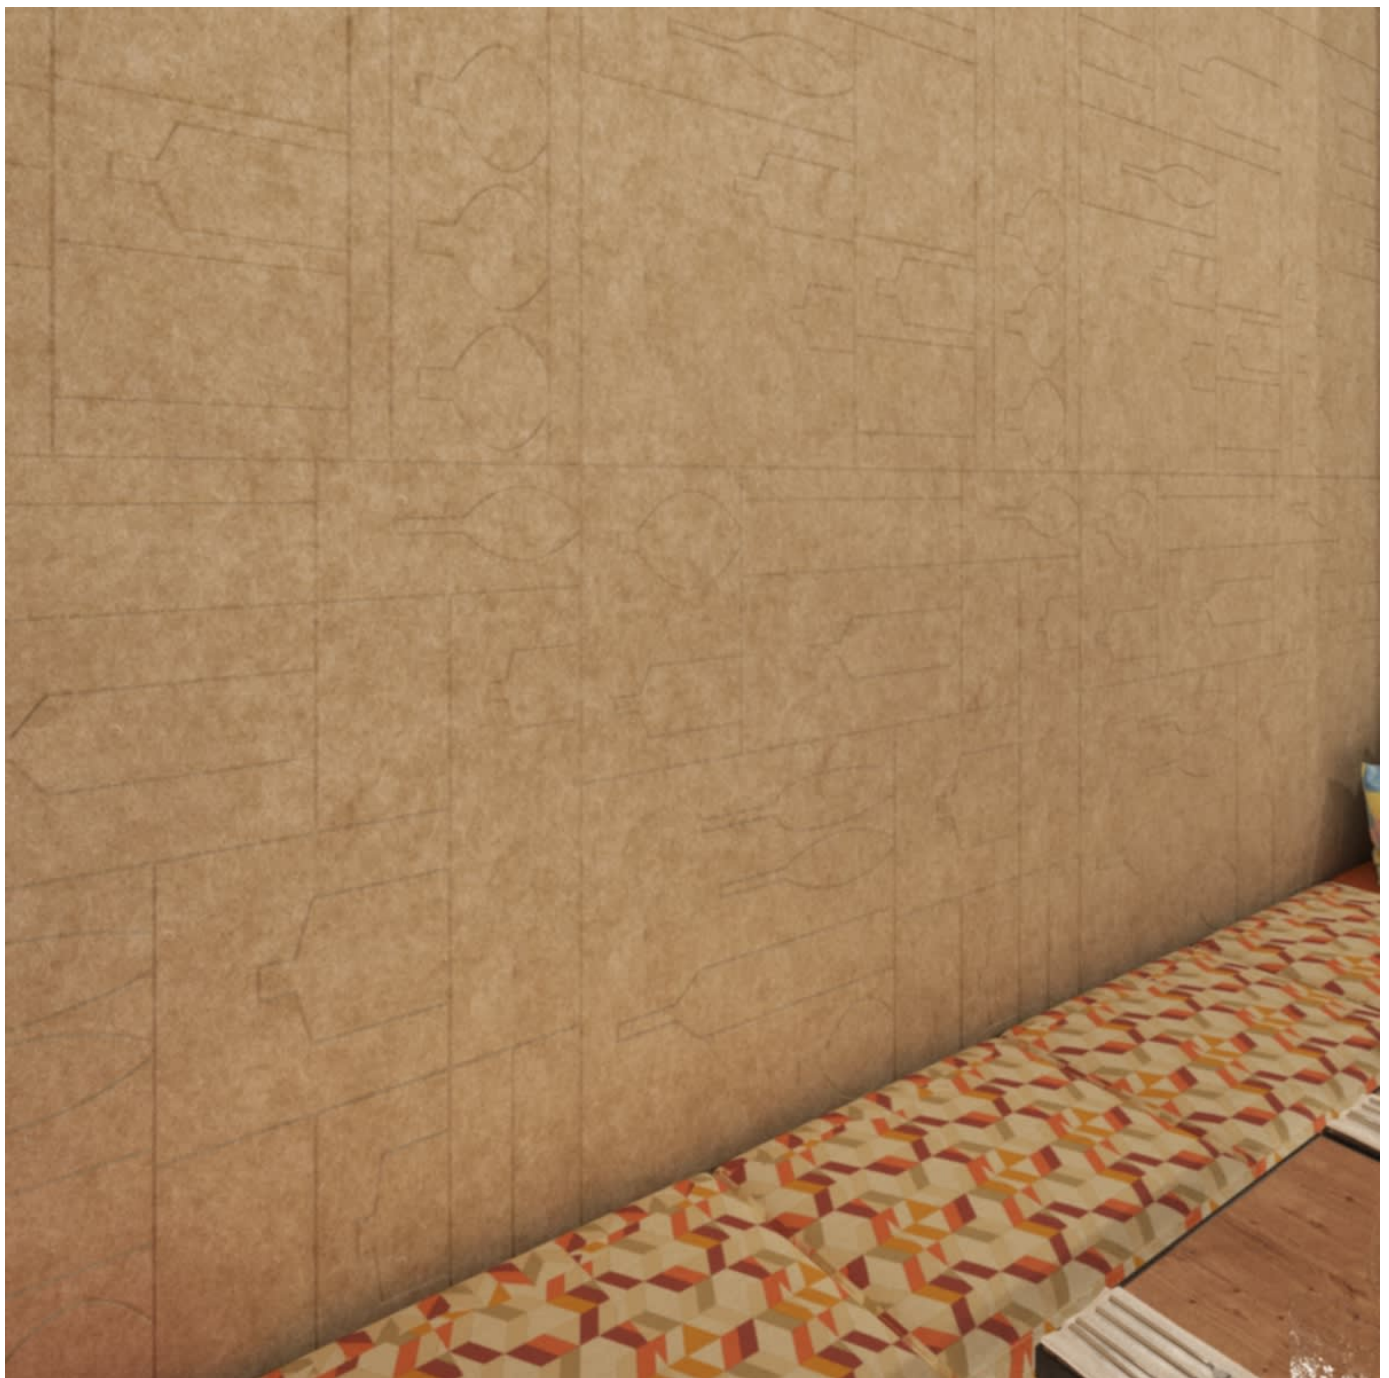

ETCH PANEL VINO

Acoustics » Acoustic Panels

Brand: **Zintra**

Collections: **Etch Panel**

Applications: **Walls, Ceilings**

+1 855 922 7377

hello@zintraacoustic.com

zintraacoustic.com

1 of 6

zintra®