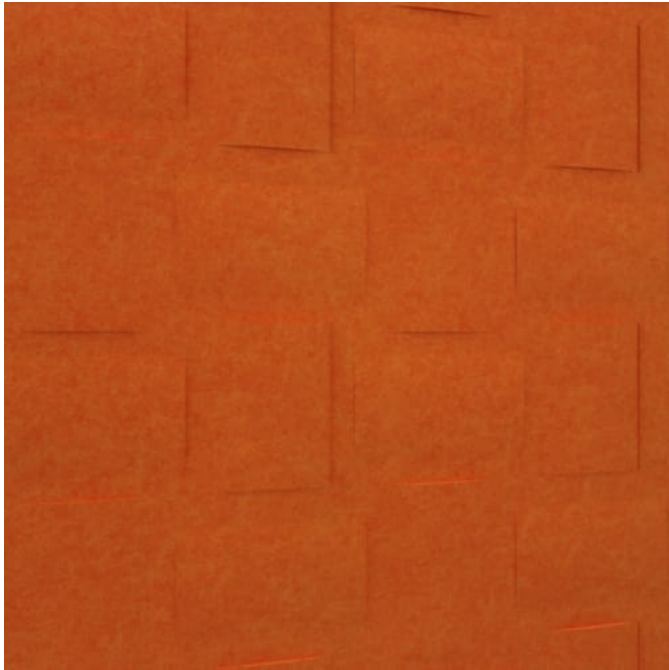

TEXTURE PANEL TISSAGE

Acoustics » Acoustic Panels

Texture Tissage Detail