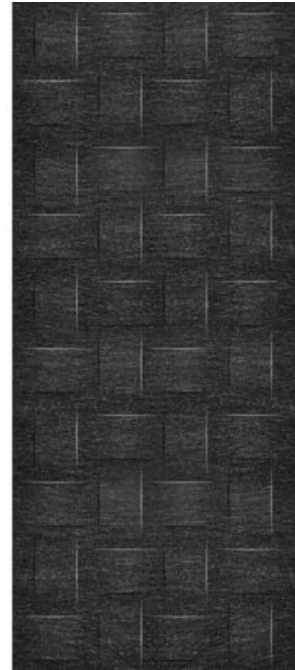

1 of 6

zintra[®]

TEXTURE PANEL TISSAGE

Acoustics » Acoustic Panels

Texture Tissage Detail

Texture Panel Tissage Panel

TEXTURE PANEL TISSAGE

Acoustics » Acoustic Panels

Innovative 3-dimensional Zintra Texture Panel designs, from sleek lines to captivating patterns. Tissage adds depth and style while enhancing acoustics. Ideal for modern or classic settings in bustling public spaces.

✓ Acoustic

✓ Bleach Cleanable

✓ Easy Install

✓ Easy Clean

Description

Zintra Textures offers subtle and engaging 3-dimensional panel designs. Each design incorporates aspects that reduce echoes by changing the angle of sound reflecting off the surface. It makes them ideal for noisy public spaces that need a little flair.