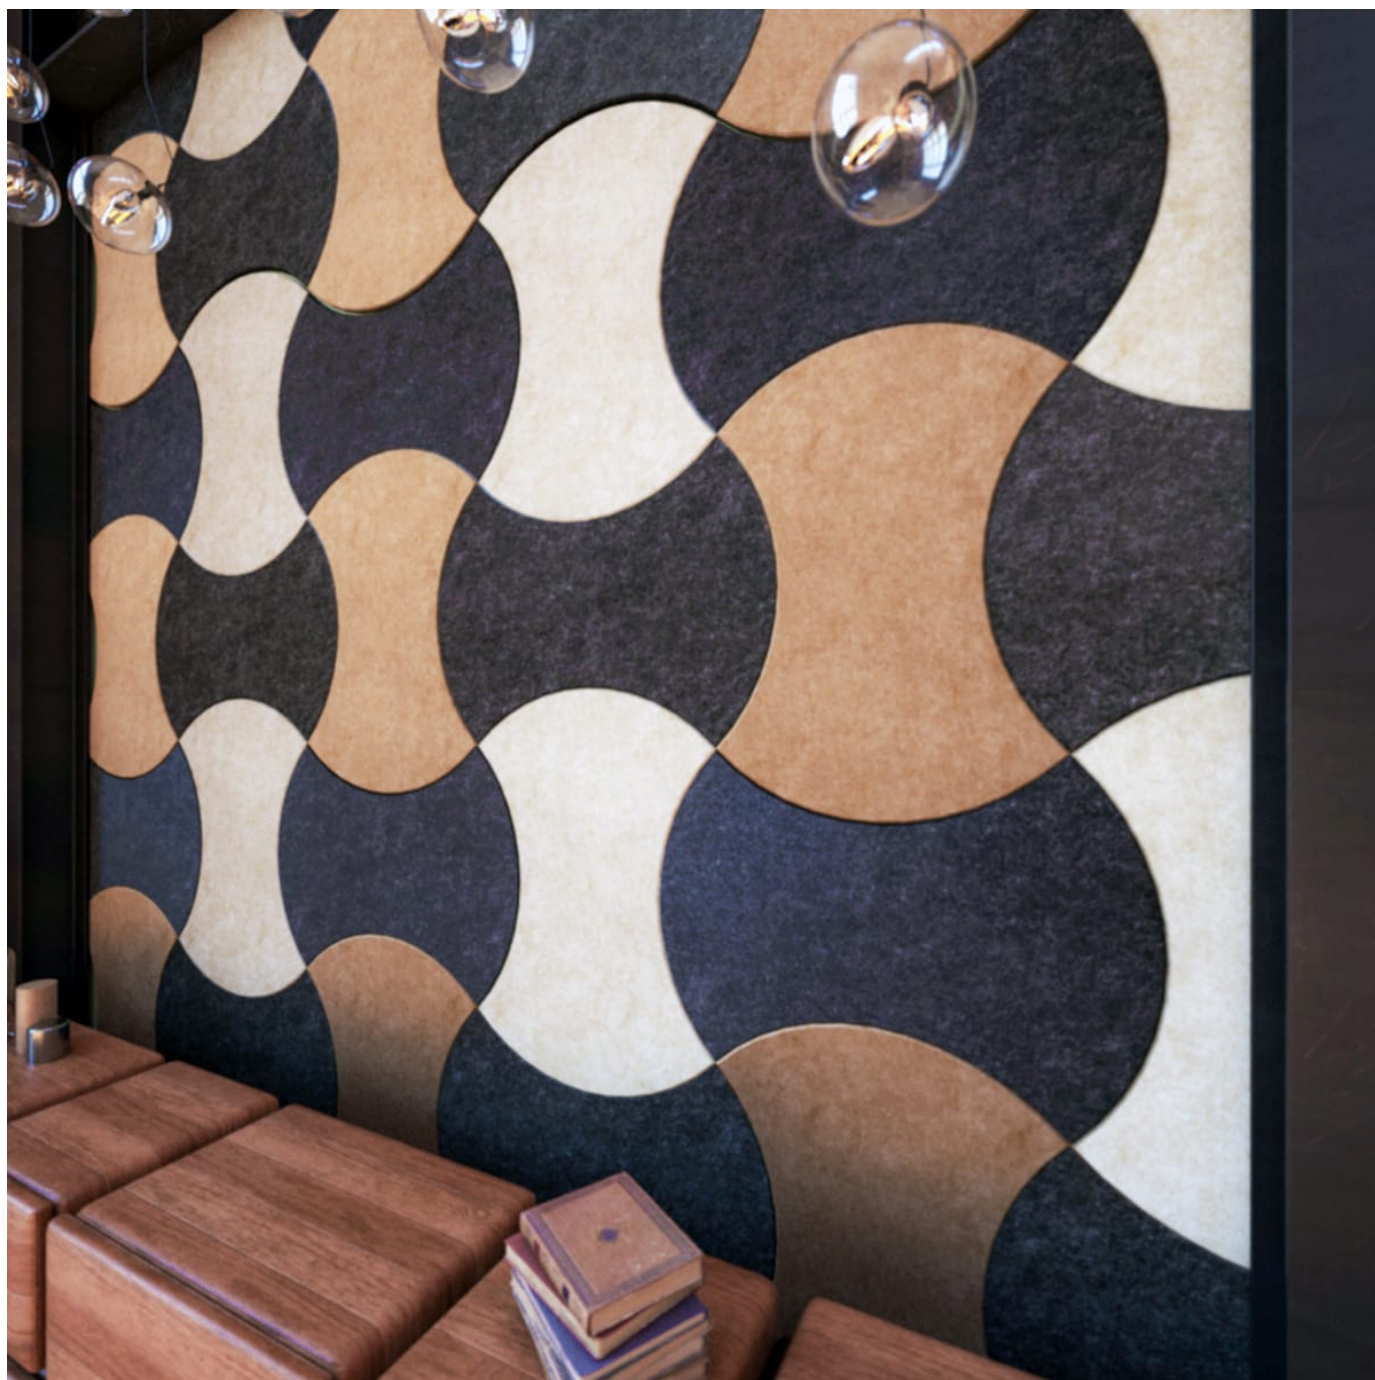

PLAIN TILES BATTLEAXE

Tiles

Brand: **Zintra**

Collections: **Plain Tiles**

Applications: **Walls**

+1 855 922 7377

hello@zintraacoustic.com

zintraacoustic.com

1 of 7

zintra®