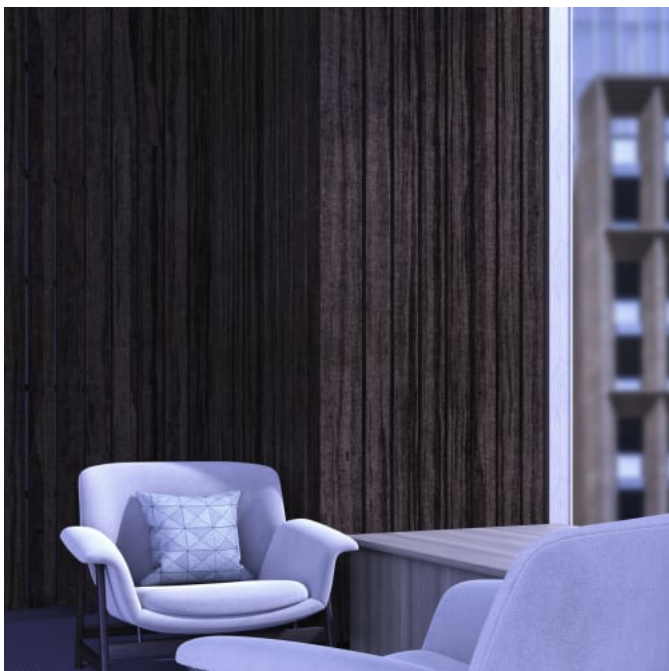

Sticks Bundles External Corner Portrait Wide Merbau