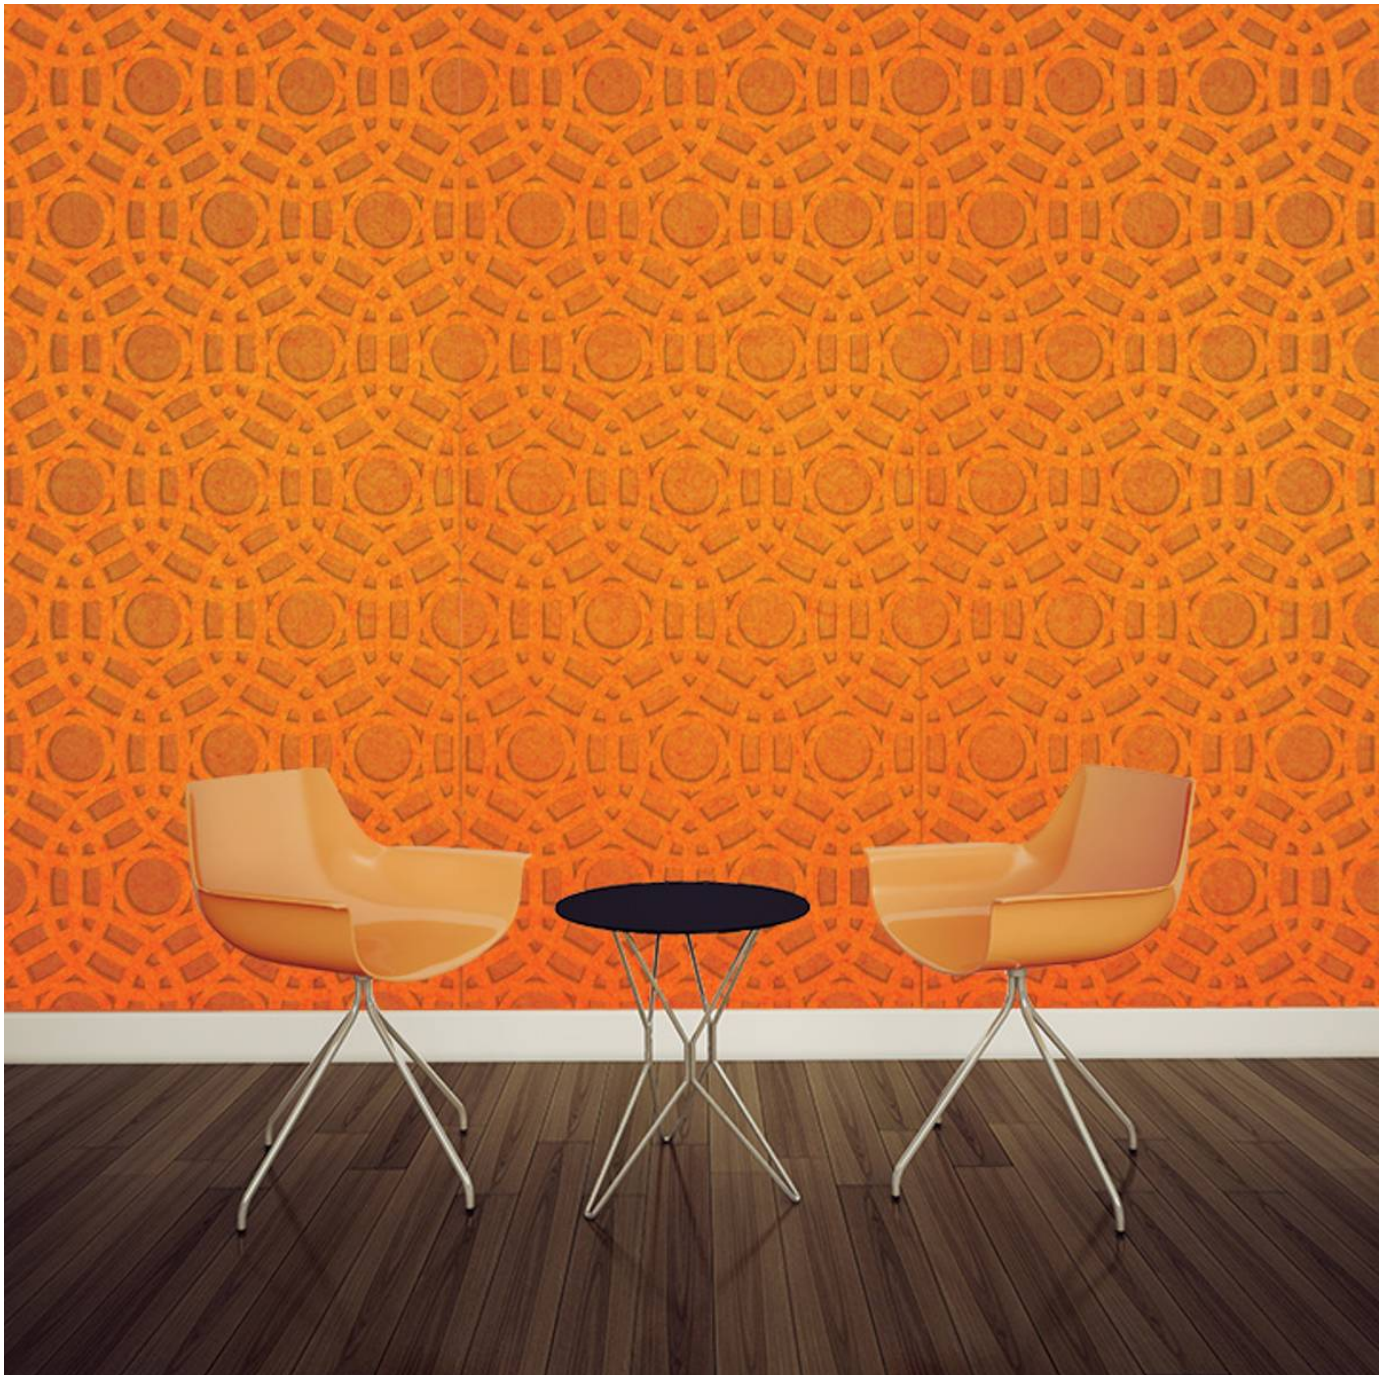

PATTERN PANEL ABHAYA

Acoustic Panels

Brand: **Zintra**

Collections: **Pattern Panel**

Applications: **Ceilings, Walls**

+1 855 922 7377

hello@zintraacoustic.com

zintraacoustic.com

1 of 7

zintra®