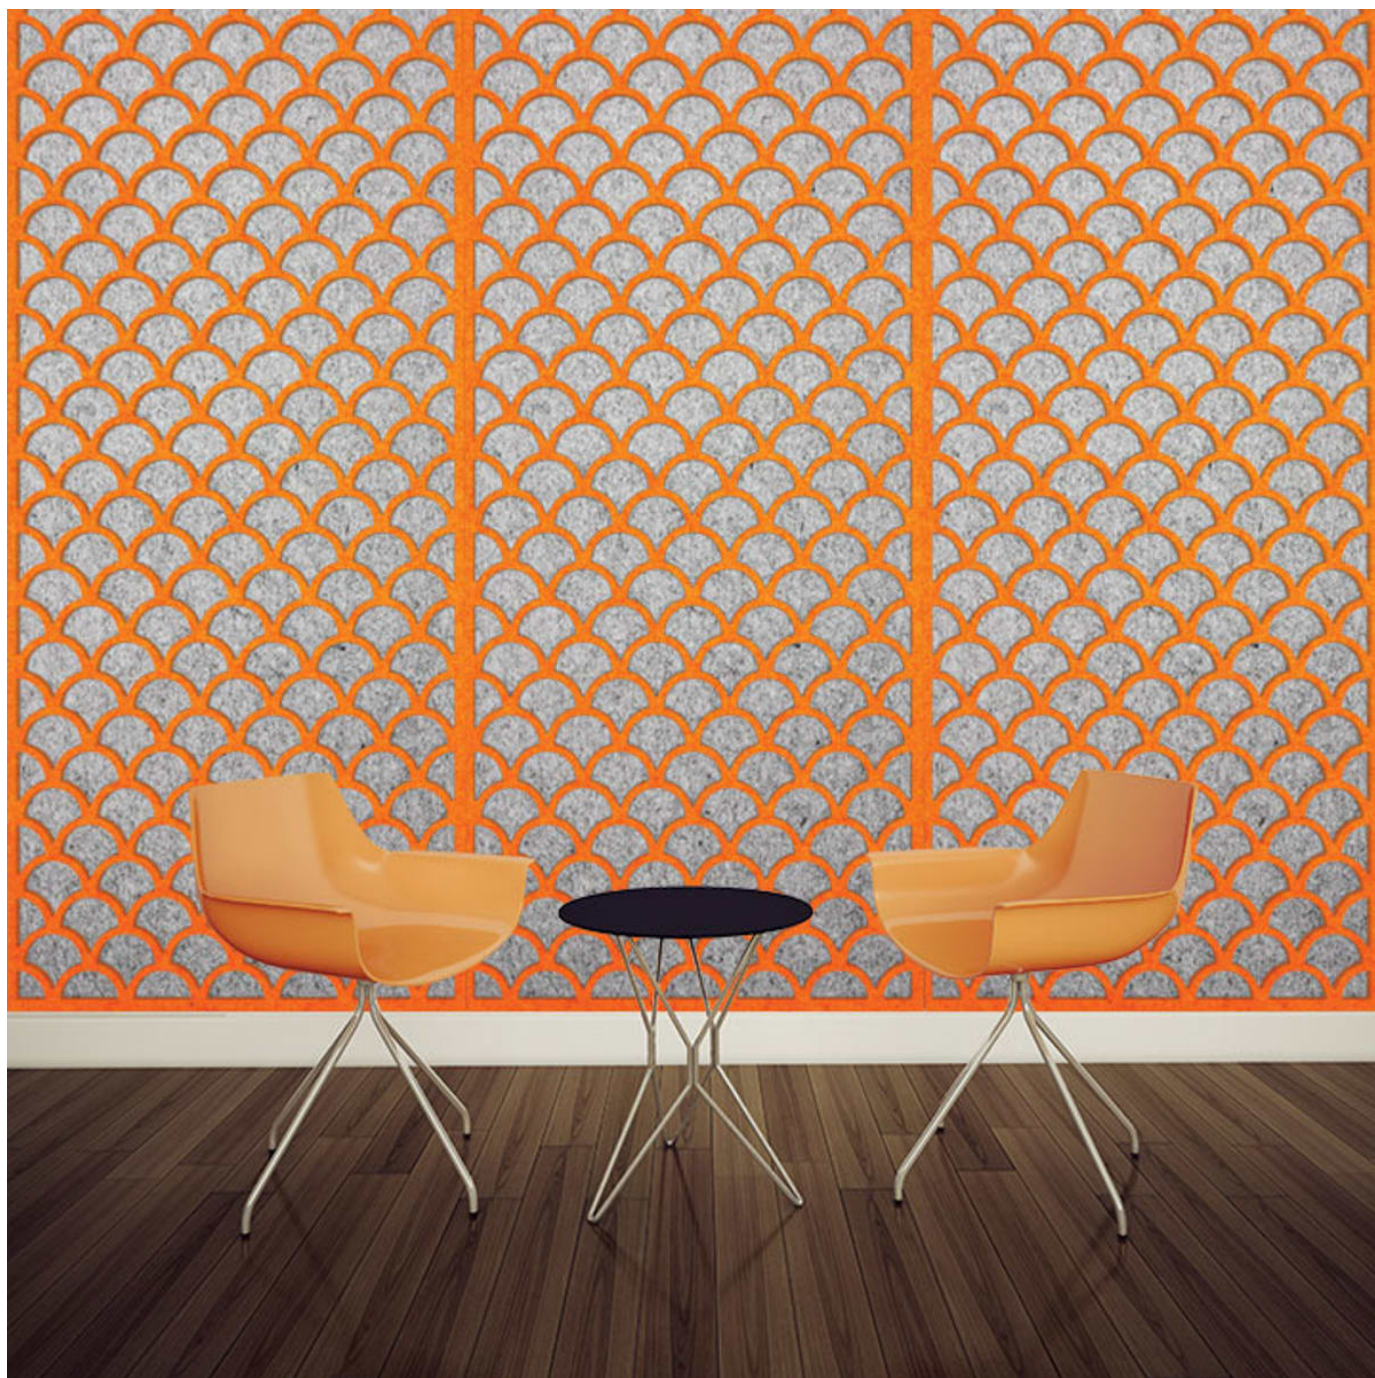

PATTERN PANEL GADIVA

Acoustic Panels

Brand: **Zintra**

Collection: **Pattern Panel**

+1 855 922 7377

hello@zintraacoustic.com

zintraacoustic.com

1 of 7

zintra®