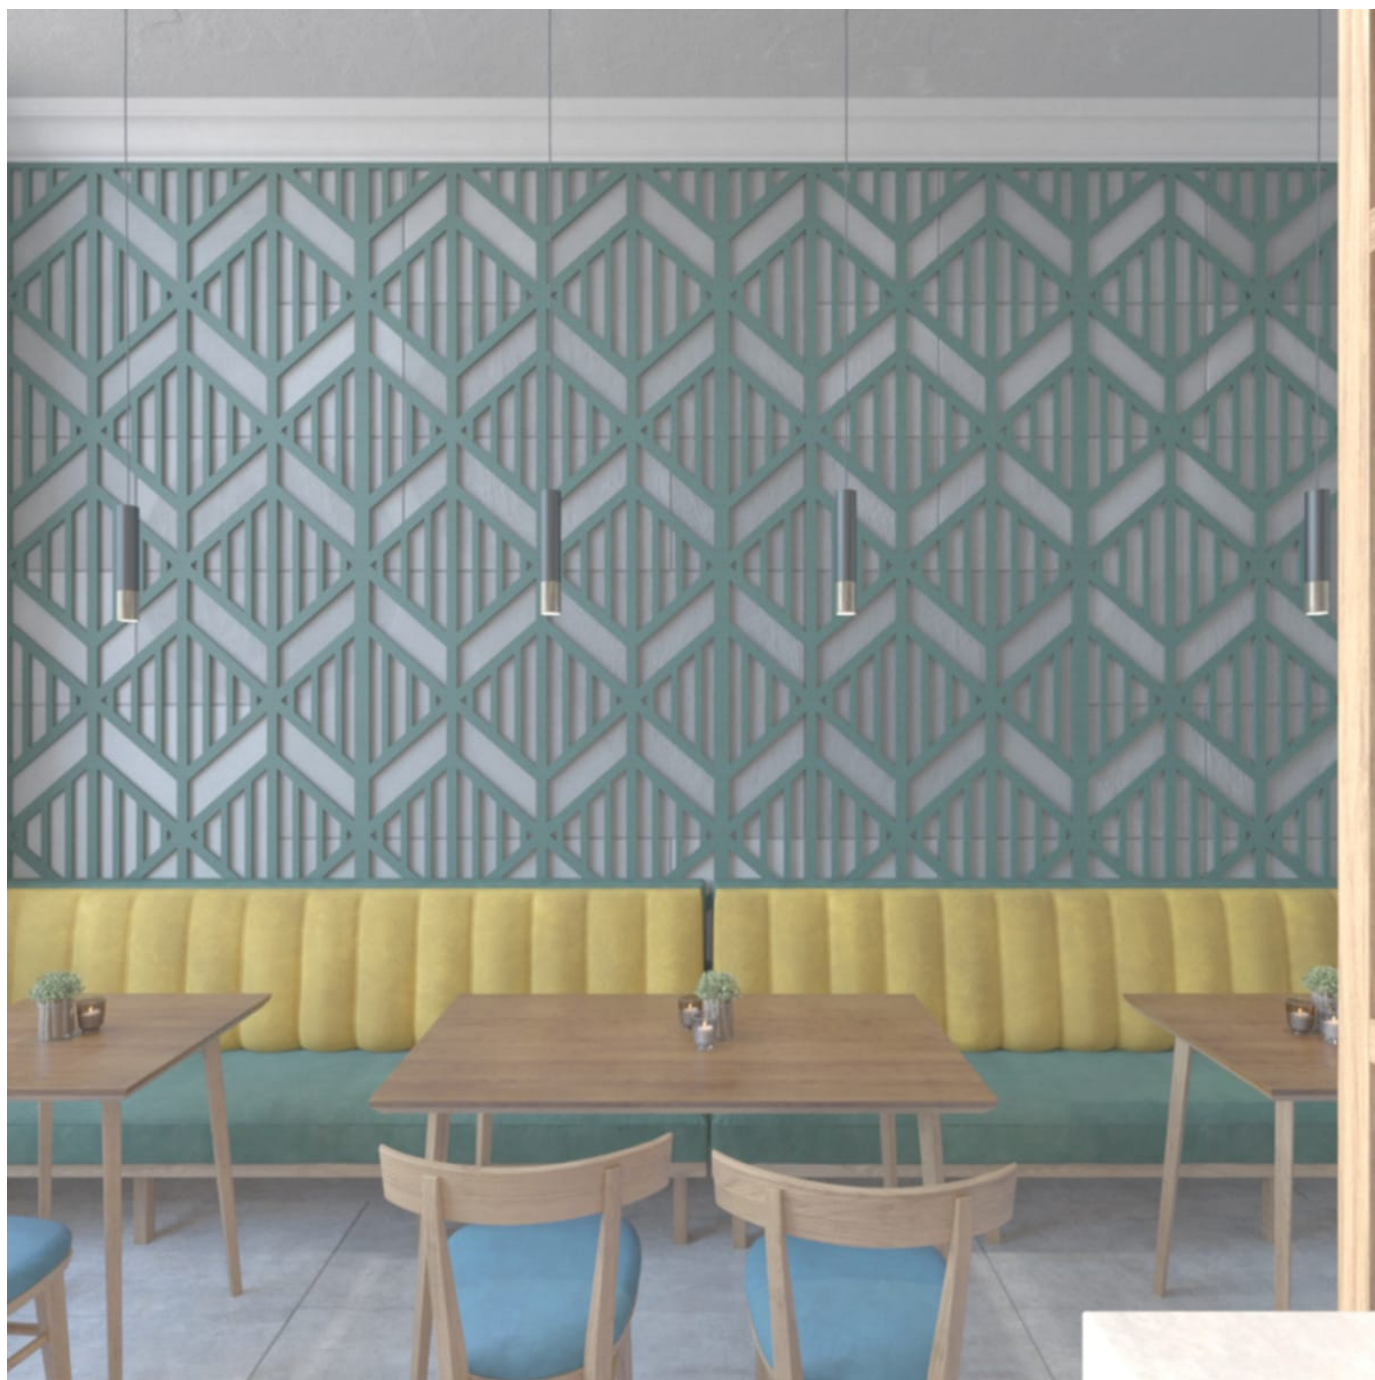

PATTERN PANEL PIVOT

Acoustic Panels

Brand: **Zintra**

Collection: **Pattern Panel**

+1 855 922 7377

hello@zintraacoustic.com

zintraacoustic.com

1 of 7

zintra®