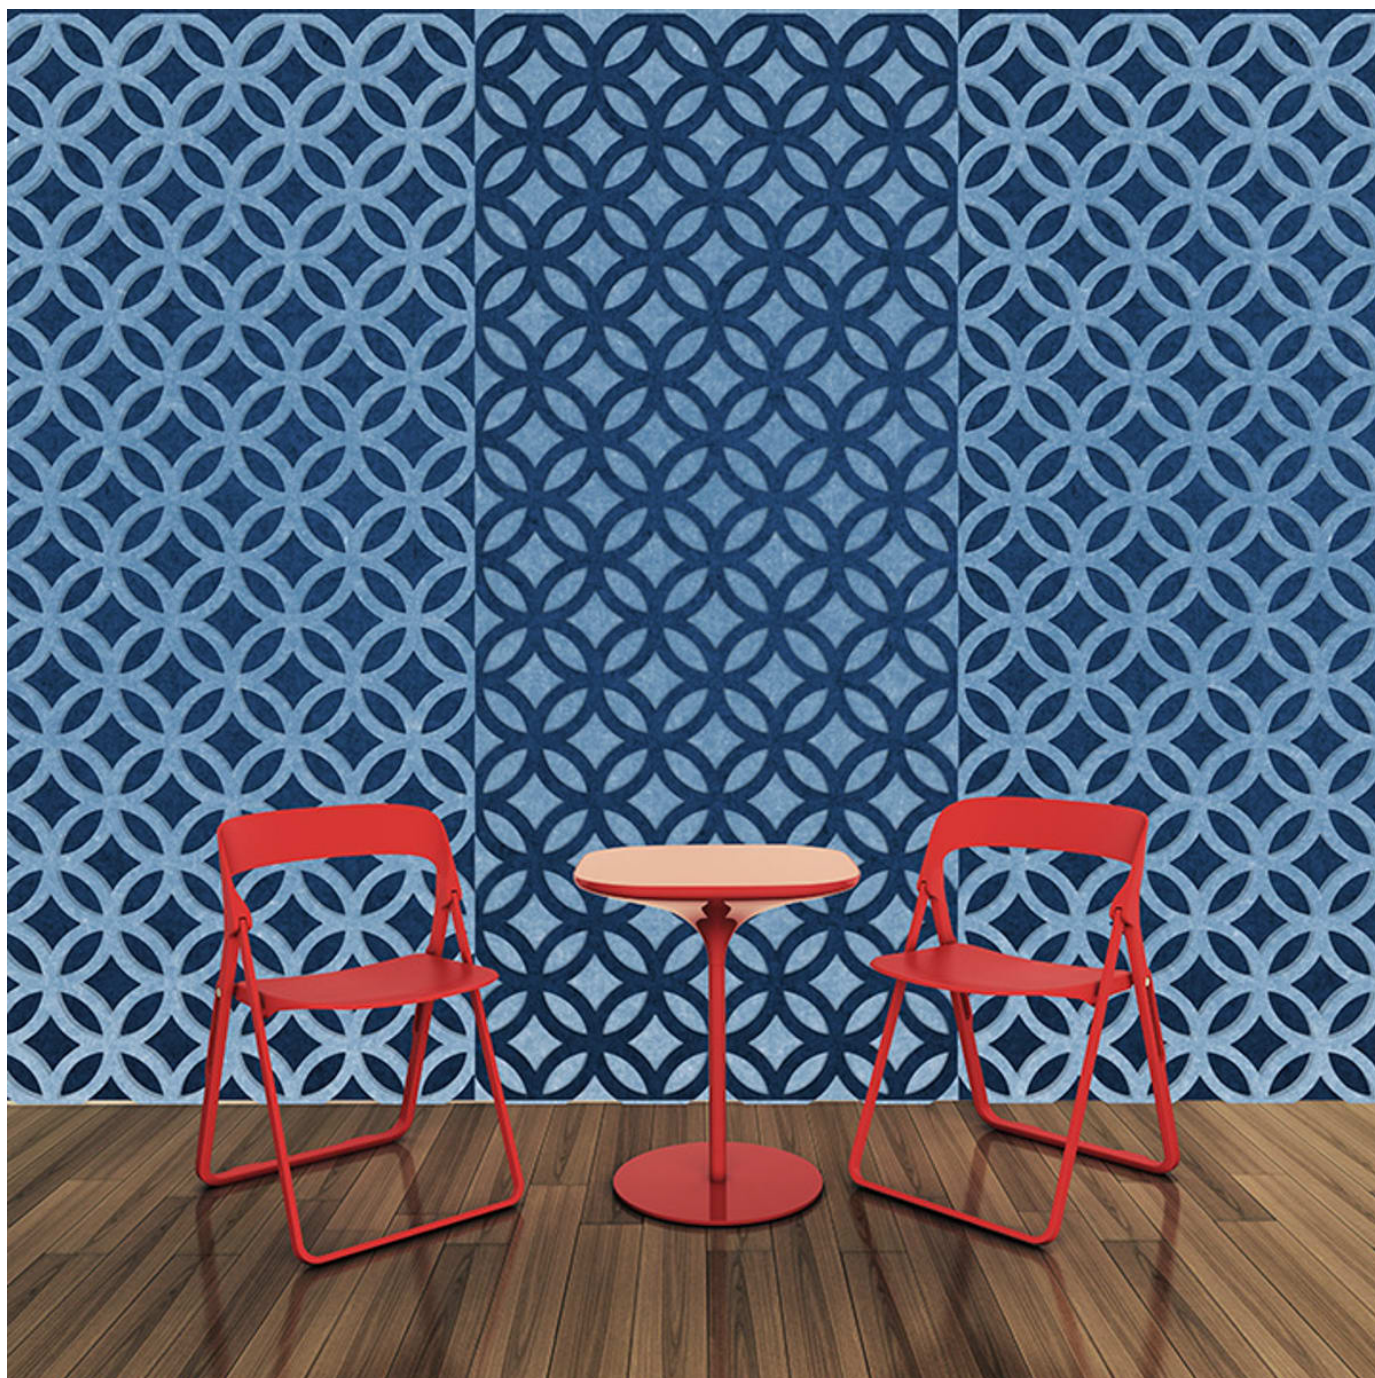

PATTERN PANEL VEDIC

Acoustics » Acoustic Panels

Brand: **Zintra**

Collections: **Pattern Panel**

Applications: **Ceilings, Walls**

+1 855 922 7377

hello@zintraacoustic.com

zintraacoustic.com

1 of 7

zintra®