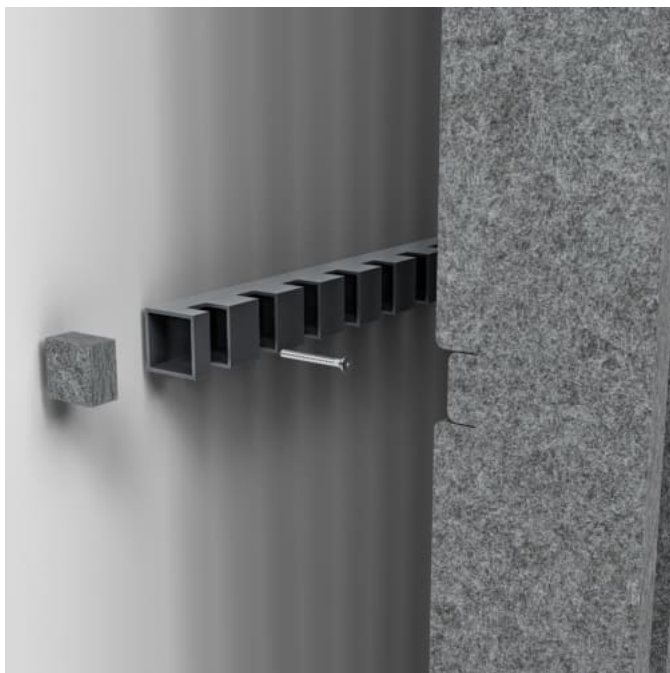

Baffle Systems Direct Mounting Detail