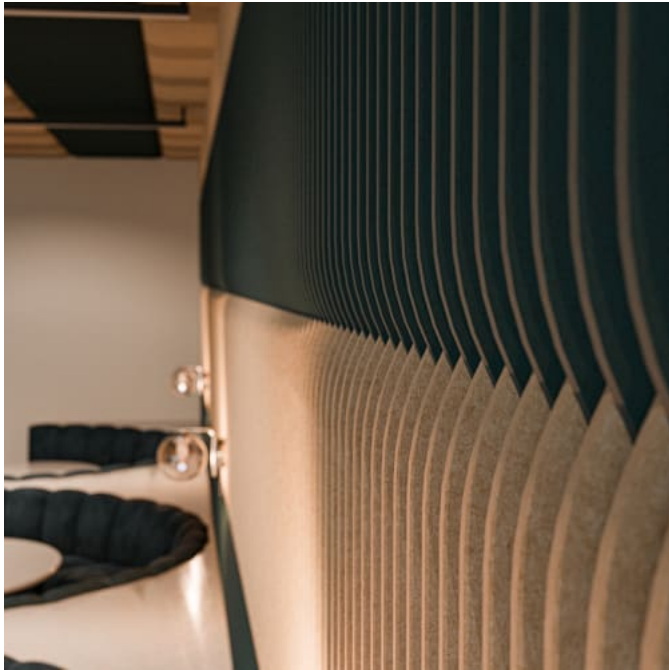

BAFFLE SYSTEMS YIN-YANG

Acoustic Baffles

Baffle Systems Ying Yang Detail - Midnight & Linen