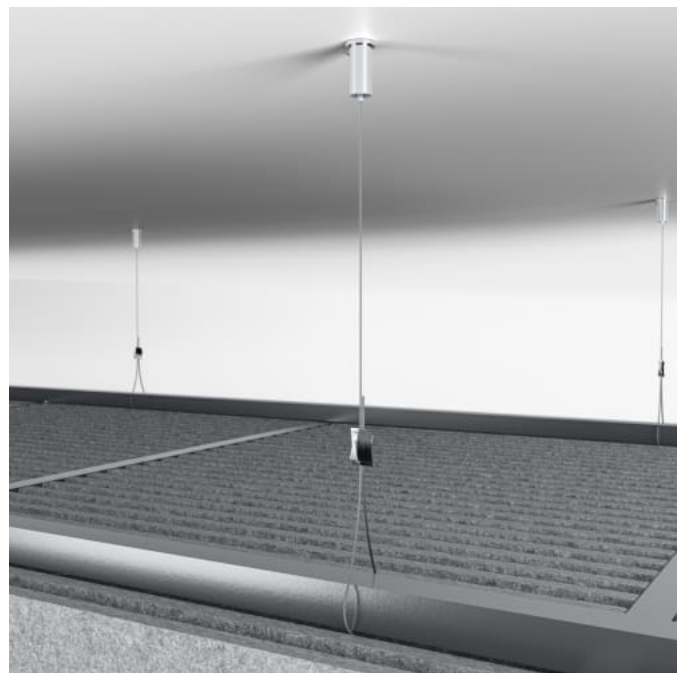

Baffle Systems Suspension Detail

+1 855 922 7377

hello@zintraacoustic.com

zintraacoustic.com

BAFFLE SYSTEMS YIN-YANG

Acoustic Baffles

Yin-Yang Baffle System features 32 prefabricated baffles with mirrored, interconnected curves. Baffles press-fit into notched cross members for clean, tool-free assembly. Suspend, mount, or run continuously from ceiling to wall.